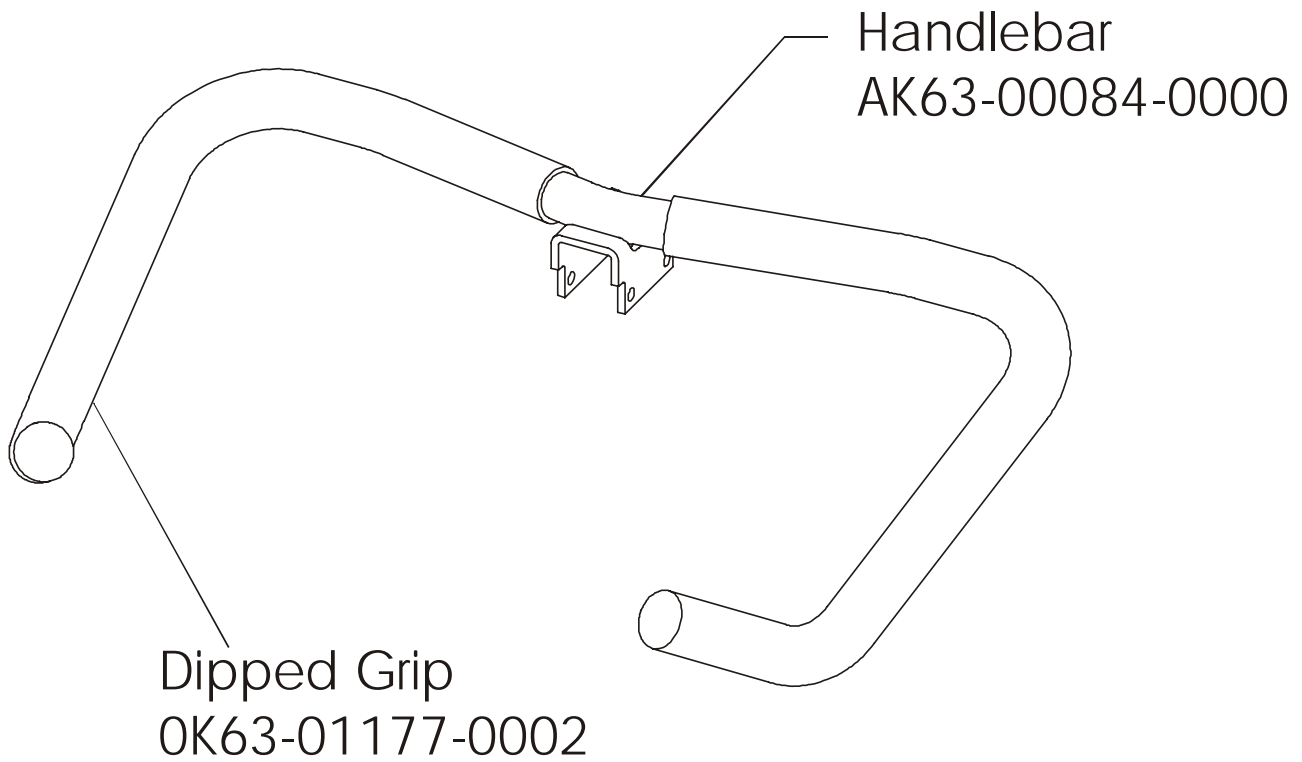

93CW-0XXX-02
S/N CCM100000 and up

ARCTIC SILVER 93CW
Handlebar Assy. - AK63-00101-0001

93CW-0XXX-02
S/N CCM100000 and up

ARCTIC SILVER 93CW
Belts

93CW-0XXX-02
S/N CCM100000 and up

ARCTIC SILVER 93CW

Cables

93CW-0XXX-02
S/N CCM100000 and up